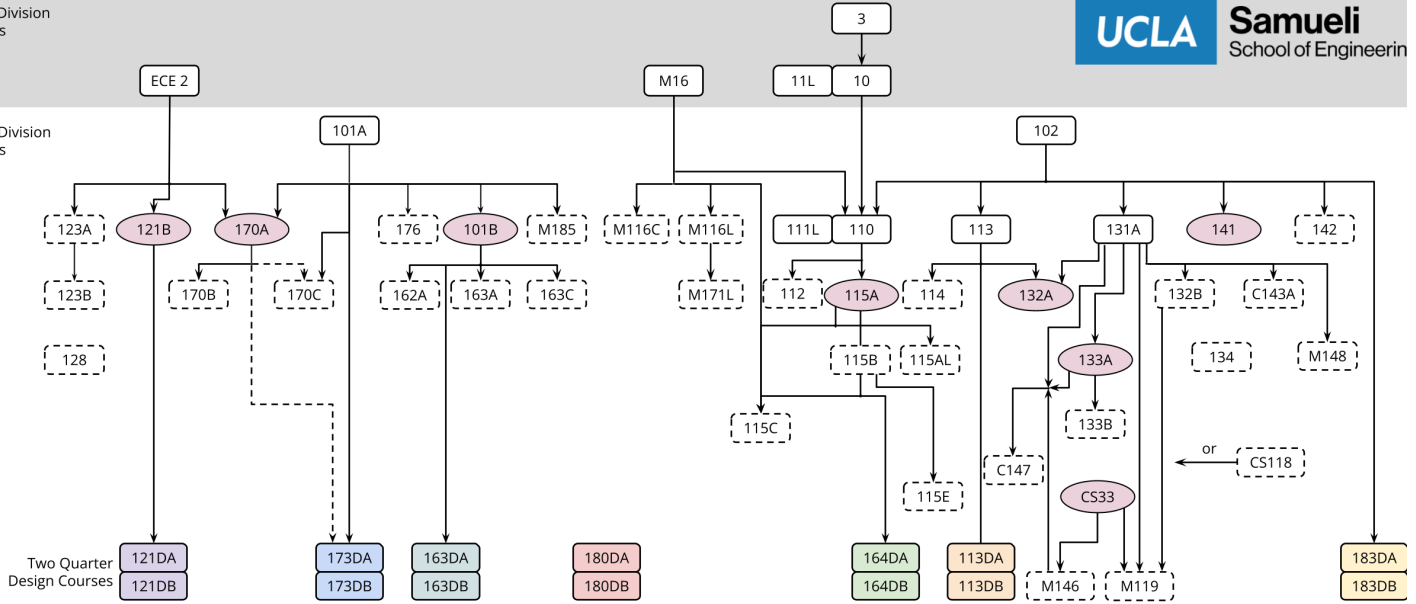

This chart is current and valid for the 2021-2022 Academic Year. Requisites can change. Make sure you are using the most current information when planning your courses. Please check with HSSEAS Office of Academic and Student Affairs, 6426 BH, for any changes.

Lower Division Courses

Upper Division Courses

Required
 Elective (at least 8 units needed)

 Co-take

 Take consecutively (at least one pair)
 Must choose six of these courses
 Requisite
 Recommended Requisite

Footnote: the third elective can be taken from ECE or other department in HSSEAS