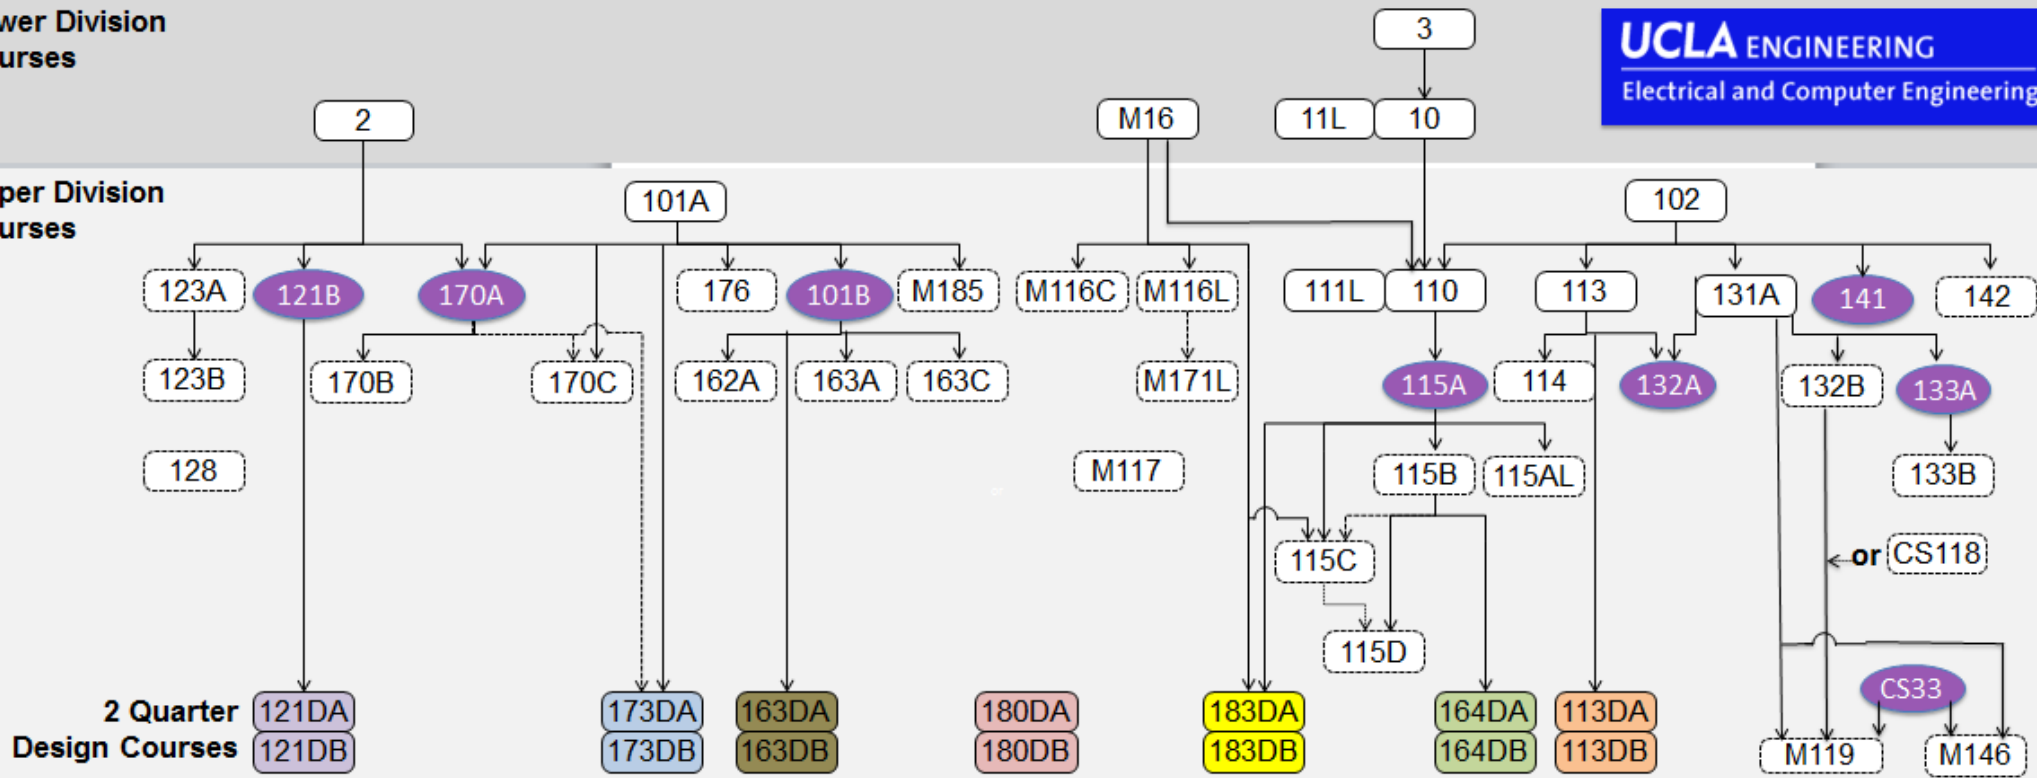

Lower Division Courses

Upper Division Courses

 Required
 Elective (at Least 8 units)
 Co-take
 Take consecutively (at least one pair)
 Must choose six of these courses
 ↓ Requisite
 ↓ Recommended Requisite

Footnote: The third elective can be taken from ECE or other department in HSSEAS.