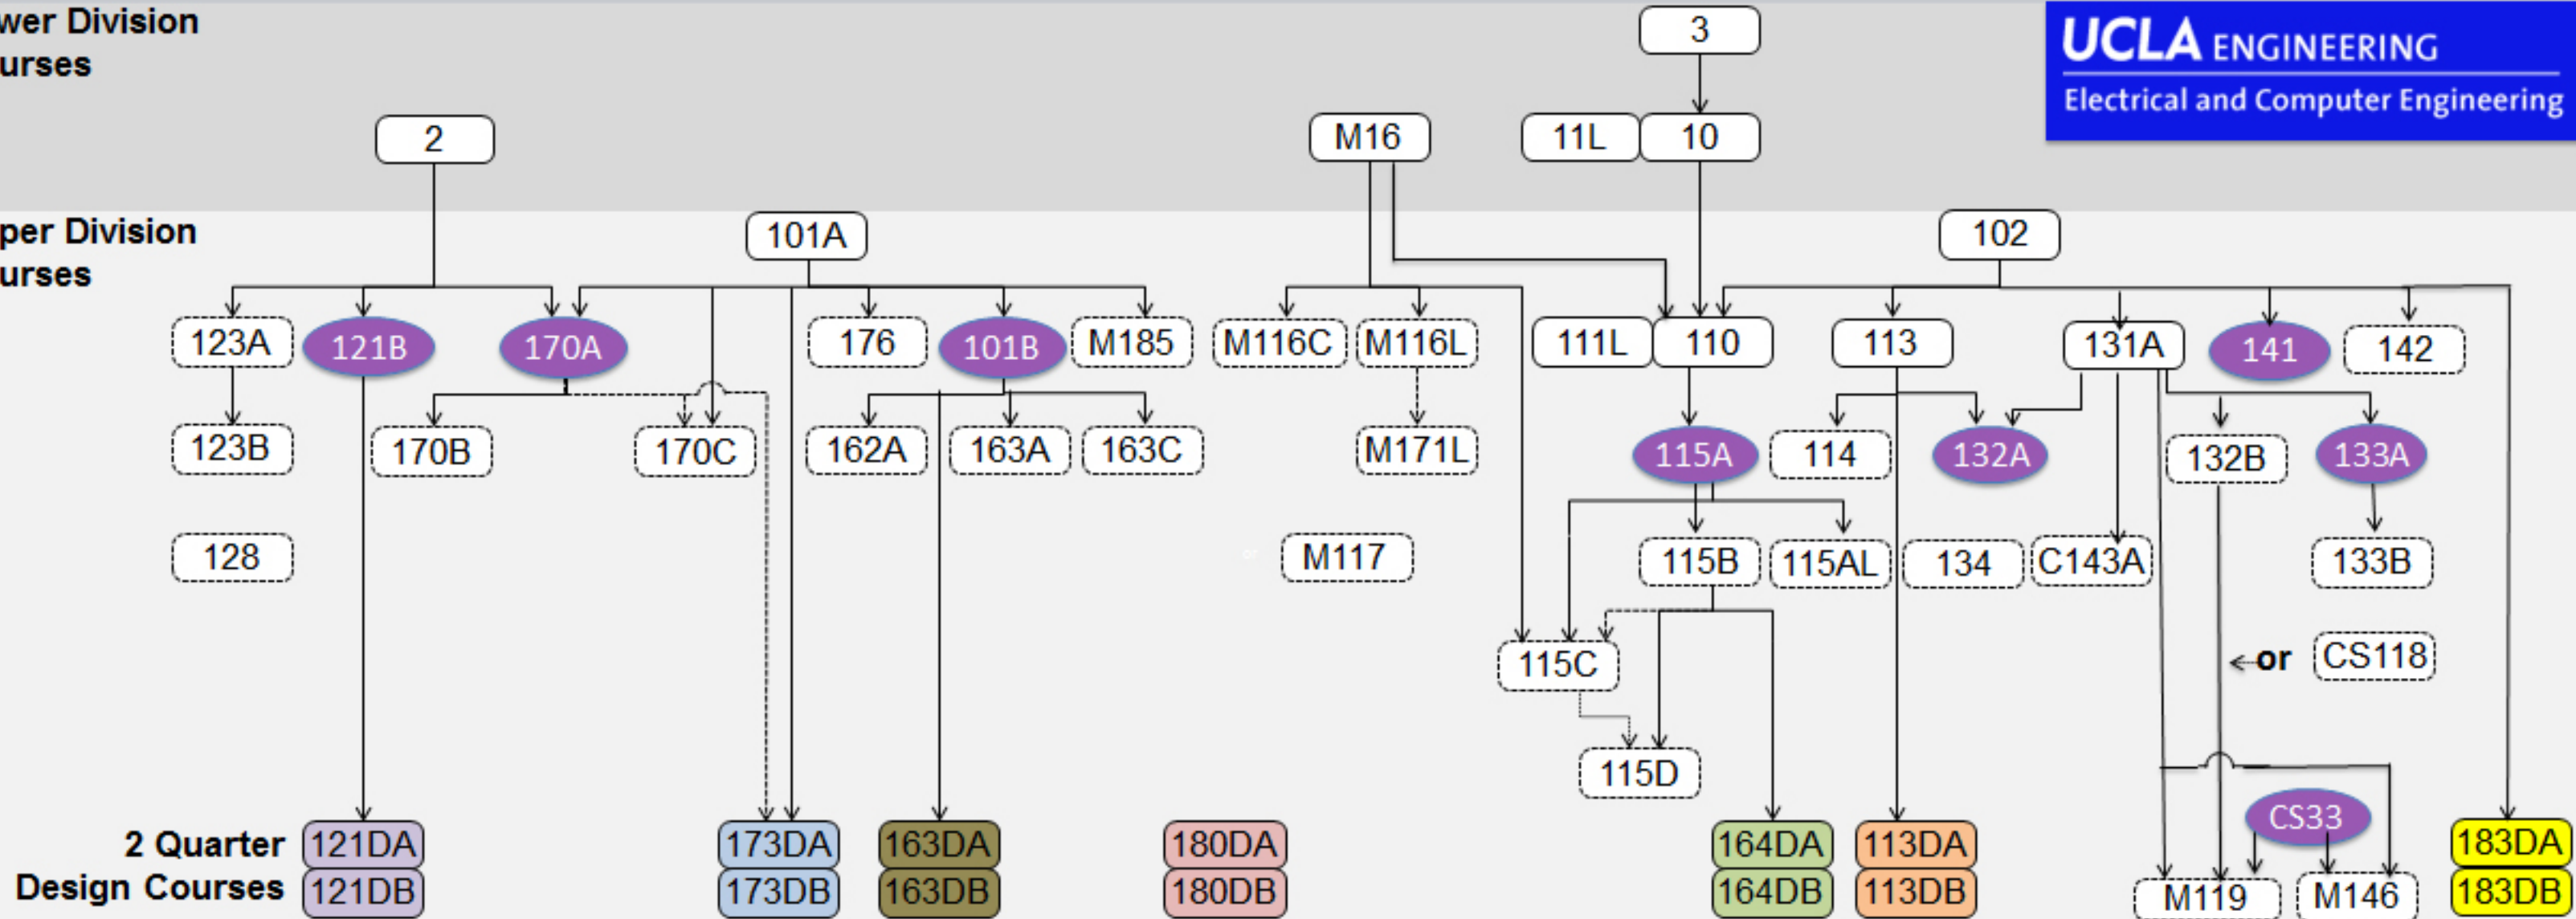

This chart is current and valid for the 2018-2019 Academic Year. Requisites can change. Make sure you are using the most current information when planning your courses. Please check with HSSEAS Office of Academic and Student Affairs, 6426 BH, for any changes.

Lower Division Courses

Upper Division Courses

 Required
 Elective, (at least 8 units needed)
 Co-take
 Take consecutively (at least one pair)
 Must choose six of these courses
 ↓ Requisite
 ↓ Recommended Requisite

Footnote: The third elective can be taken from ECE or other department in HSSEAS.