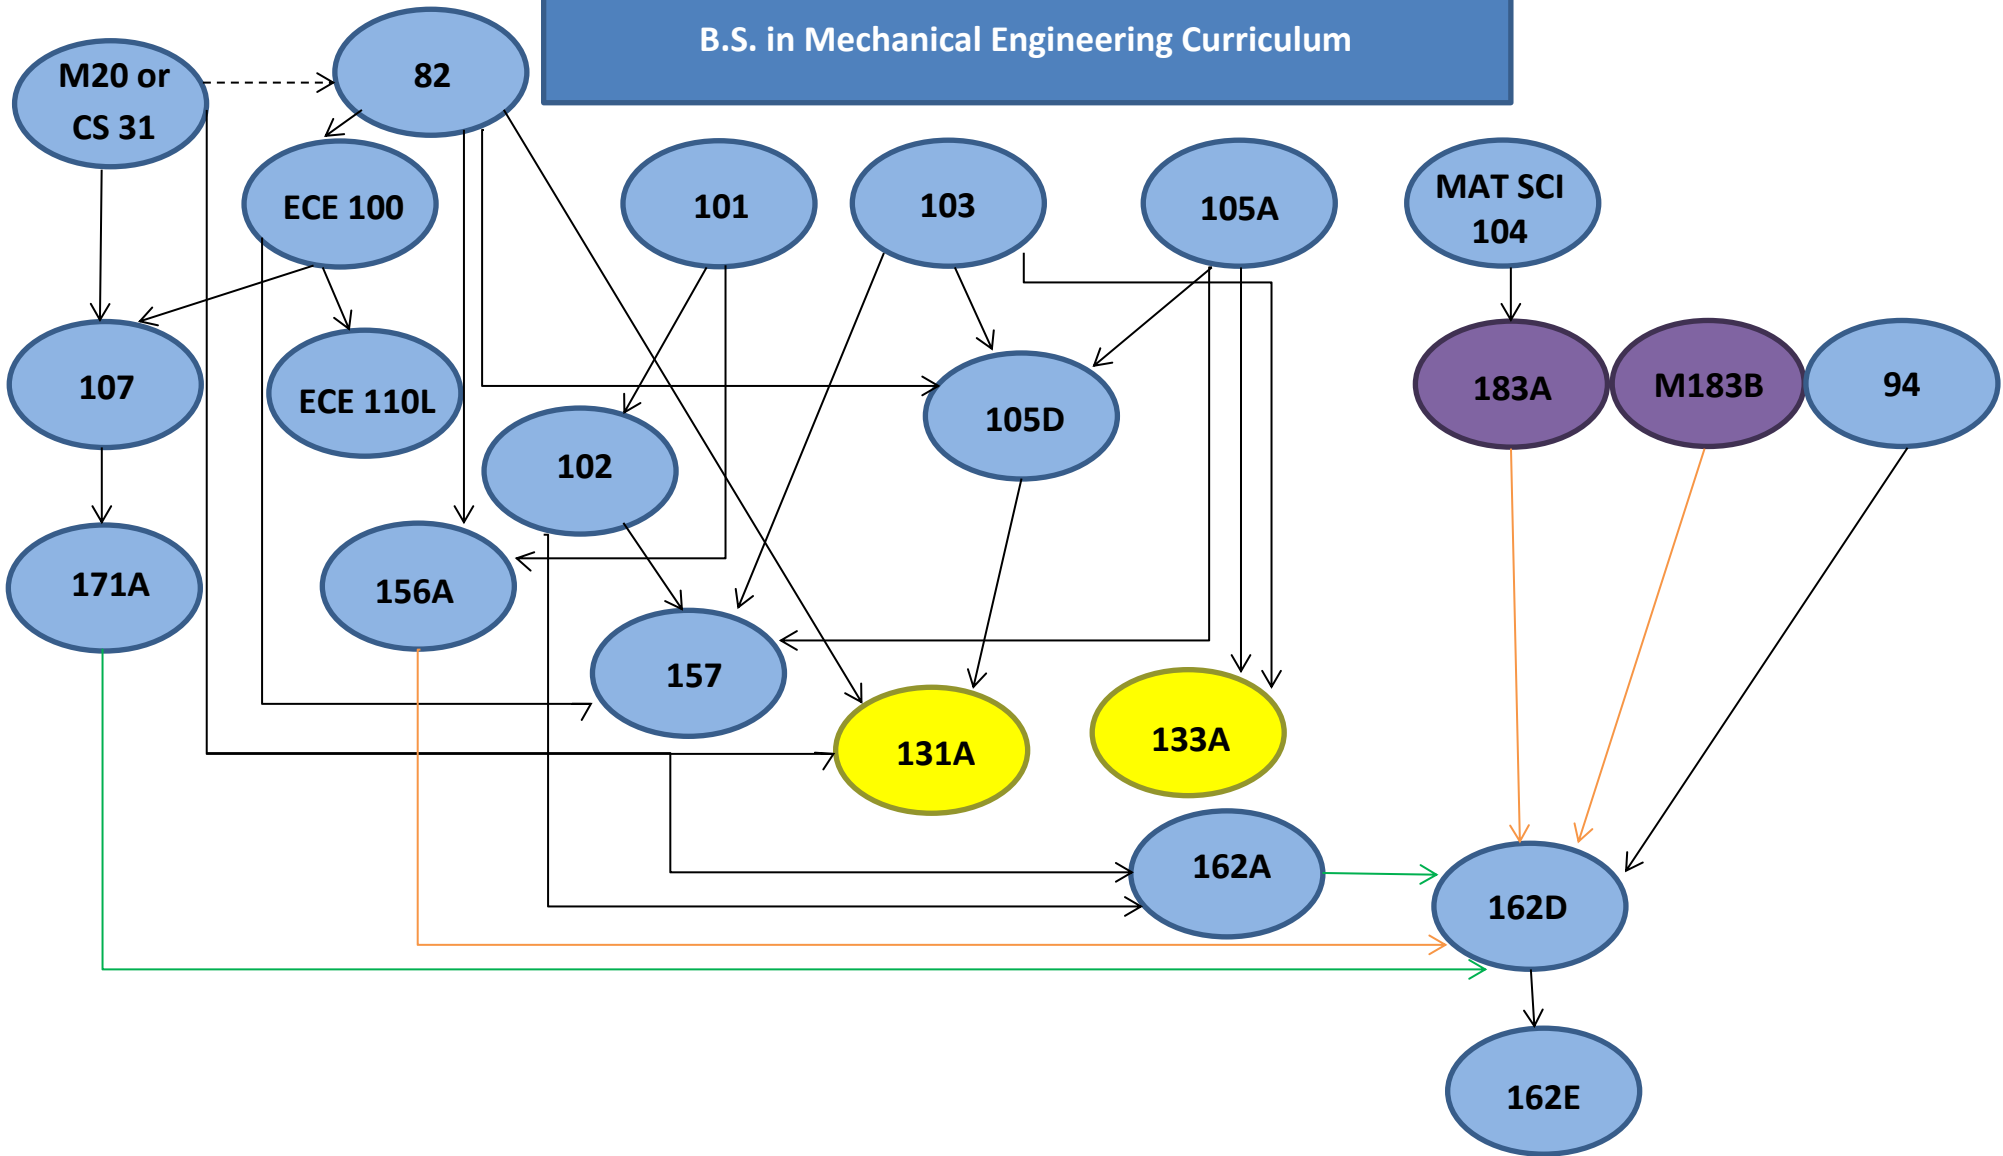

B.S. in Mechanical Engineering Curriculum

Note: Before enrolling in MAE 162D, students must have passed MAE 94, one of MAE 156A, 183A, or M183B, and one of MAE 162A or 171A.
 Please refer to the MAE Term Offerings link for class offerings updates: <https://www.seasoasa.ucla.edu/mae-course-term-offerings/>
Updated 6/4/2018. Requisites are subject to change and students should review them before enrollment each quarter