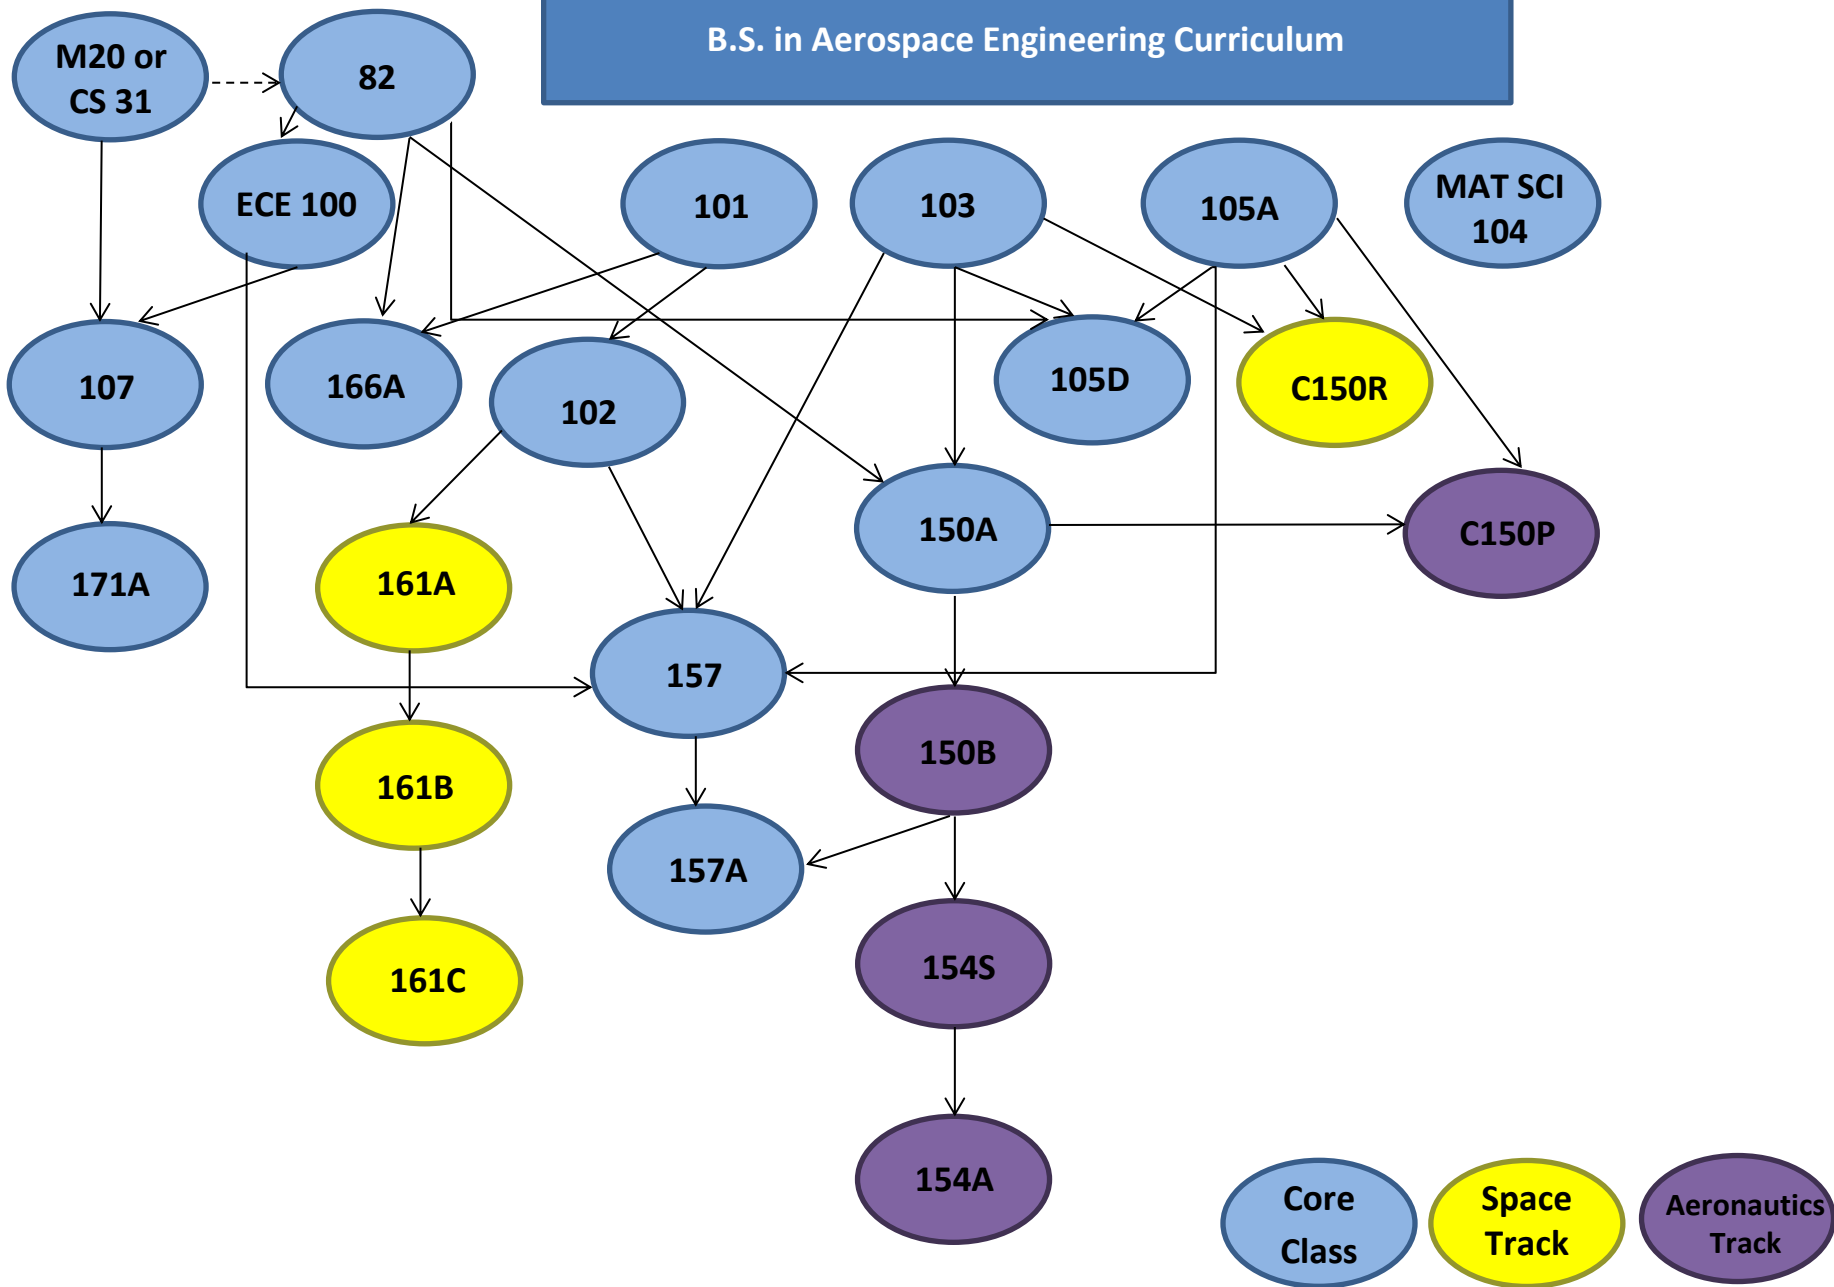

B.S. in Aerospace Engineering Curriculum

Note: Students must choose one track (Aeronautics or Space) and take all four courses from that track. Students must also take one course from the track not chosen as well as one additional MAE elective of their choice. Please refer to the MAE Term Offerings link for class offerings updates: <https://www.seasoasa.ucla.edu/mae-course-term-offerings/>
Updated 6/4/2018. Requisites are subject to change and students should review them before enrollment each quarter