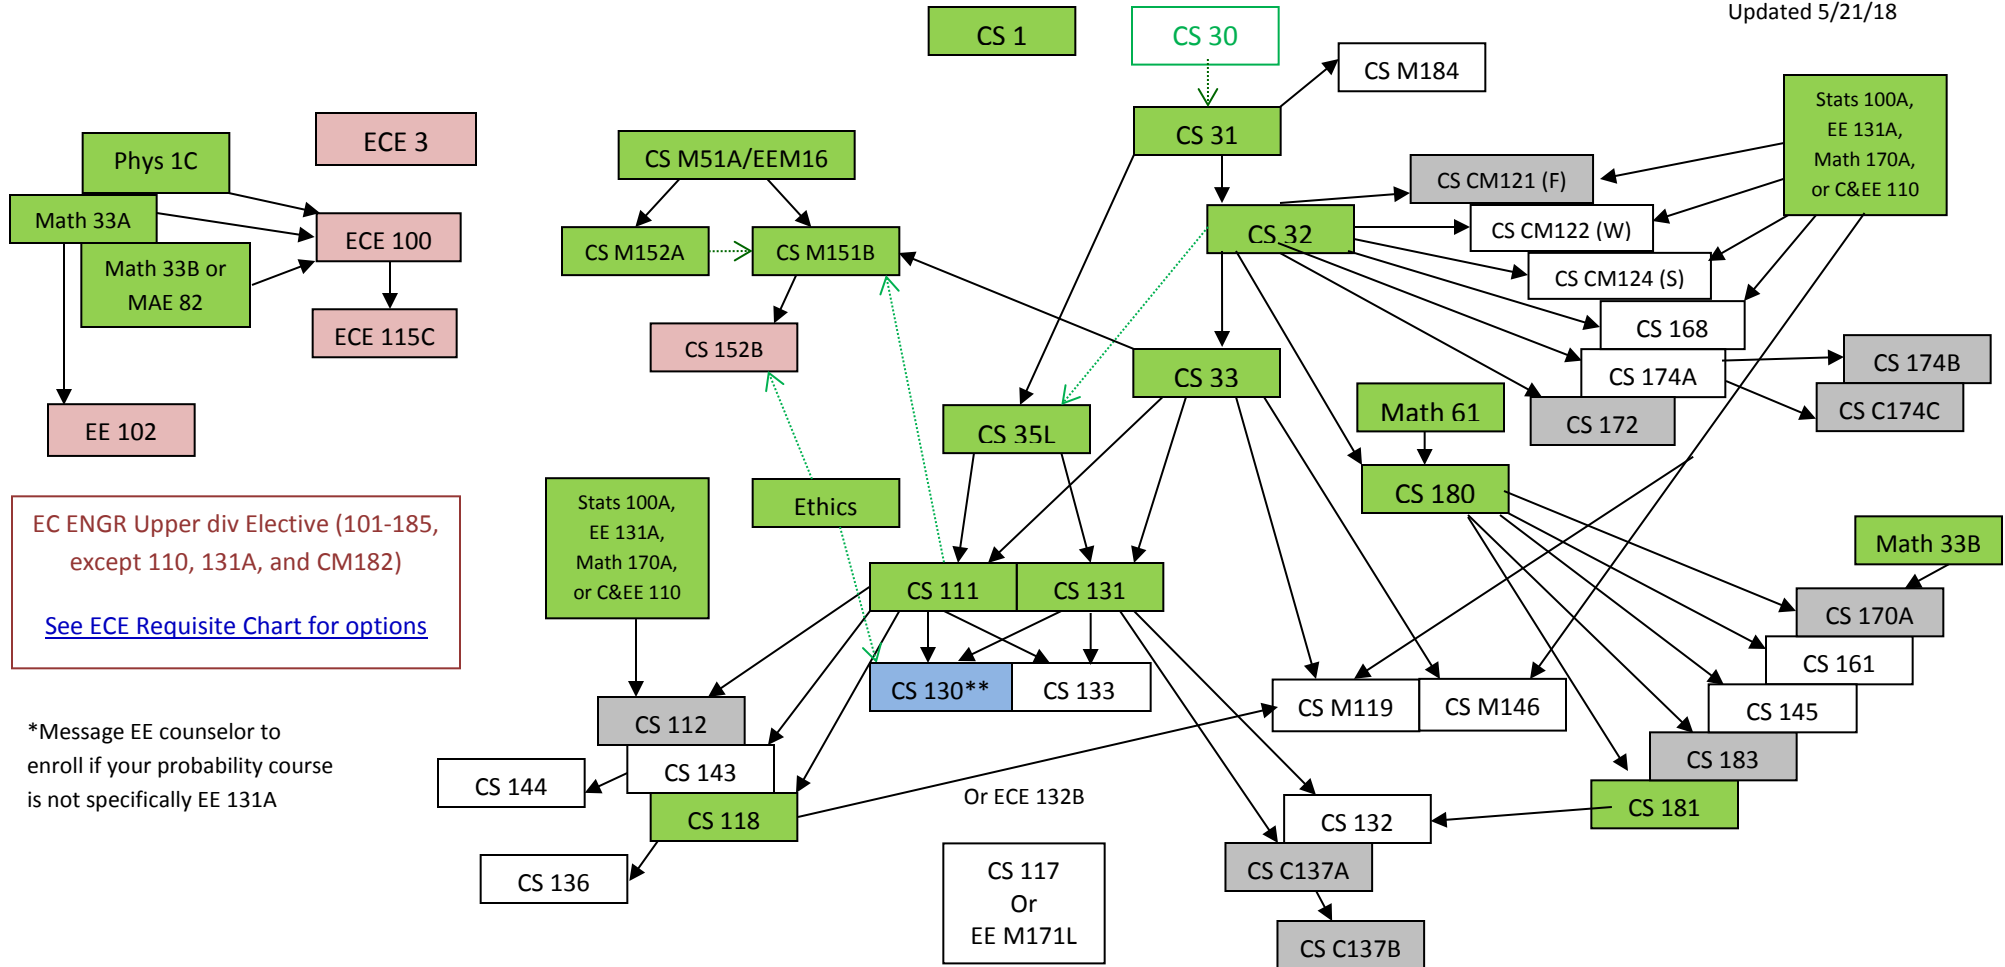

**This chart is current and valid for the Fall 2018-Spring 2019 Academic Year.**

**Requisites can change. Make sure you are using the most current information when planning your courses.**

*\*Please check for change with HSSEAS Office of Academic and Student Affairs, 6426 BH for Summer 2019*

## 2018-2019 Requisite structure for Computer Science and Computer Science & Engineering Majors

Updated 5/21/18

EC ENGR Upper div Elective (101-185, except 110, 131A, and CM182)  
[See ECE Requisite Chart for options](#)

Tentative CS Term Offerings

Review Current Tech Breadth Areas for additional courses

Review current Sci-Tech Options for additional courses