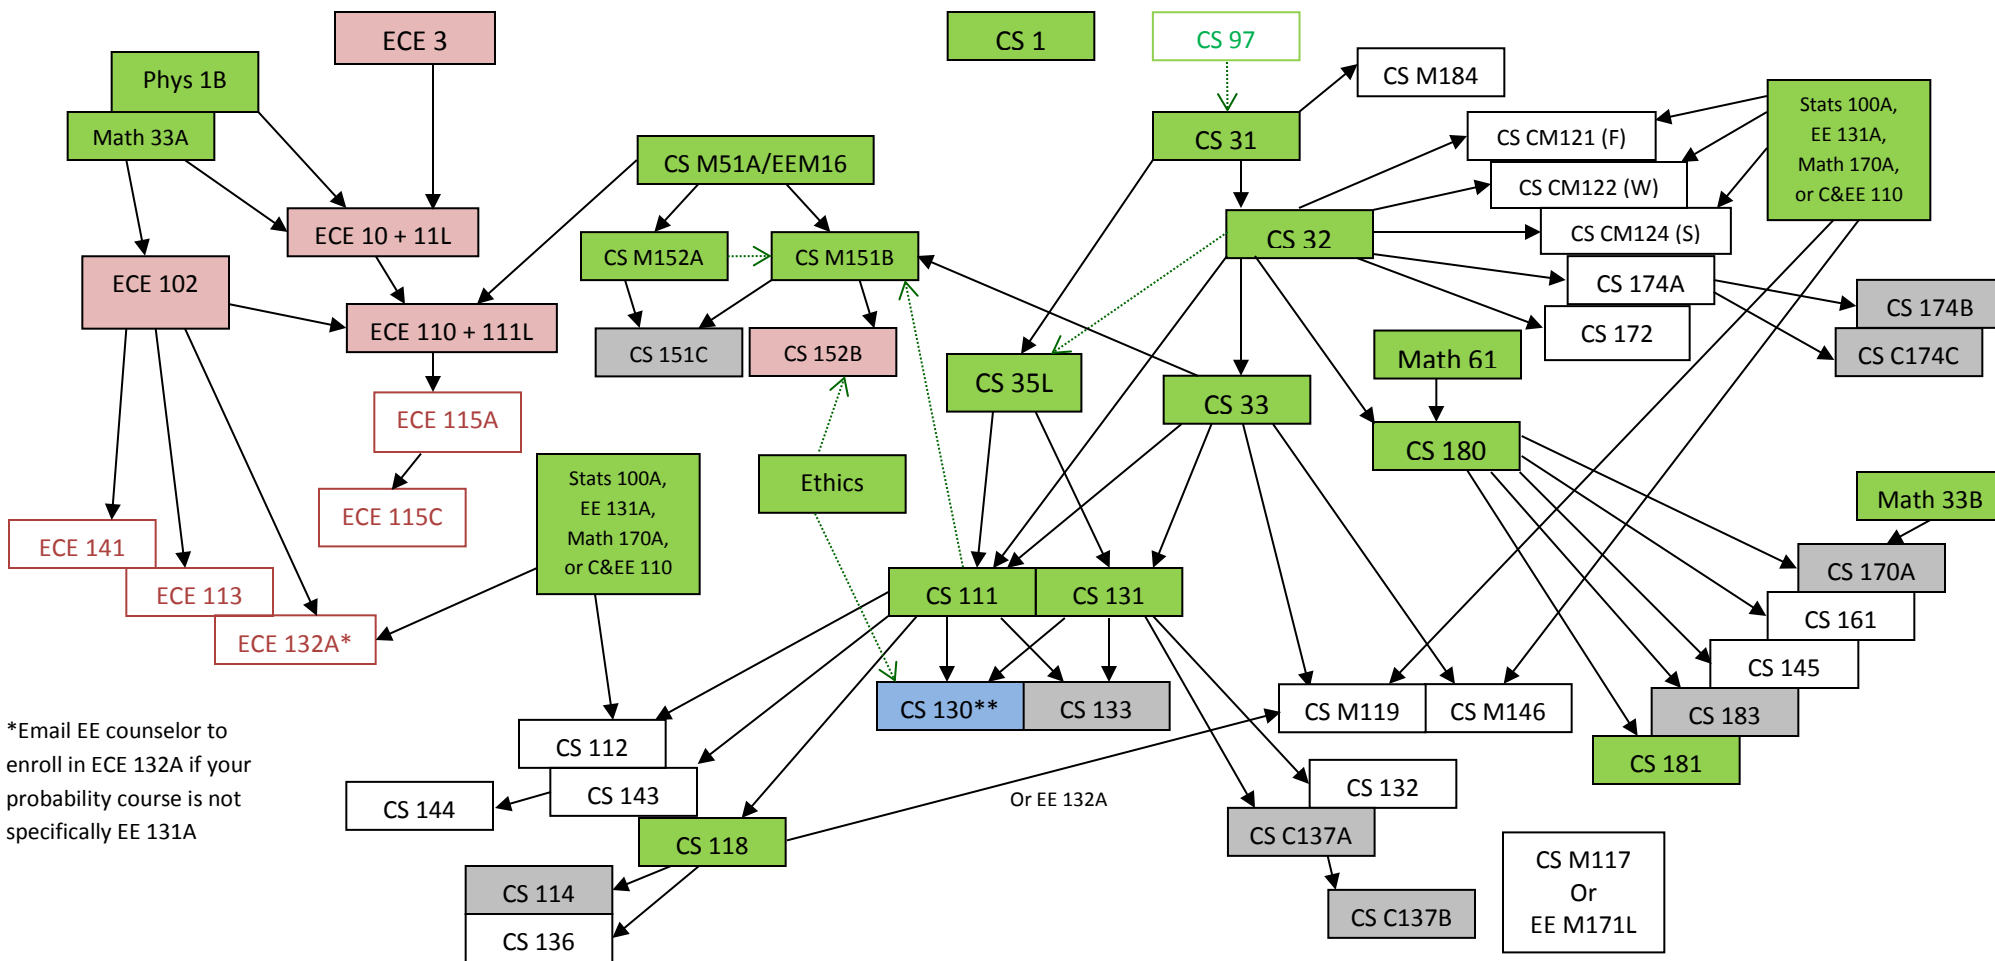

This chart is current and valid for the Fall 2017-Spring 2018 Academic Year.

Requisites can change. Make sure you are using the most current information when planning your courses.

*Please check for change with HSSEAS Office of Academic and Student Affairs, 6426 BH for Summer 2018

2017-2018 Requisite structure for Computer Science and Computer Science & Engineering Majors

*Email EE counselor to enroll in ECE 132A if your probability course is not specifically EE 131A

.....> Recommended preparation. —> Required/Enforced preparation

Required for both CS & CSE	Not offered this year	**CS Capstone, may also take CS 152B (note that all CS students must take CS 130 or 132 before they graduate whether as the capstone or as an elective)	Review Current Tech Breadth Areas for additional courses
Com Sci Upper div Electives (100-187)			Review current Sci-Tech Options for additional courses
Additional Required for CSE only	EE Electives for CSE		