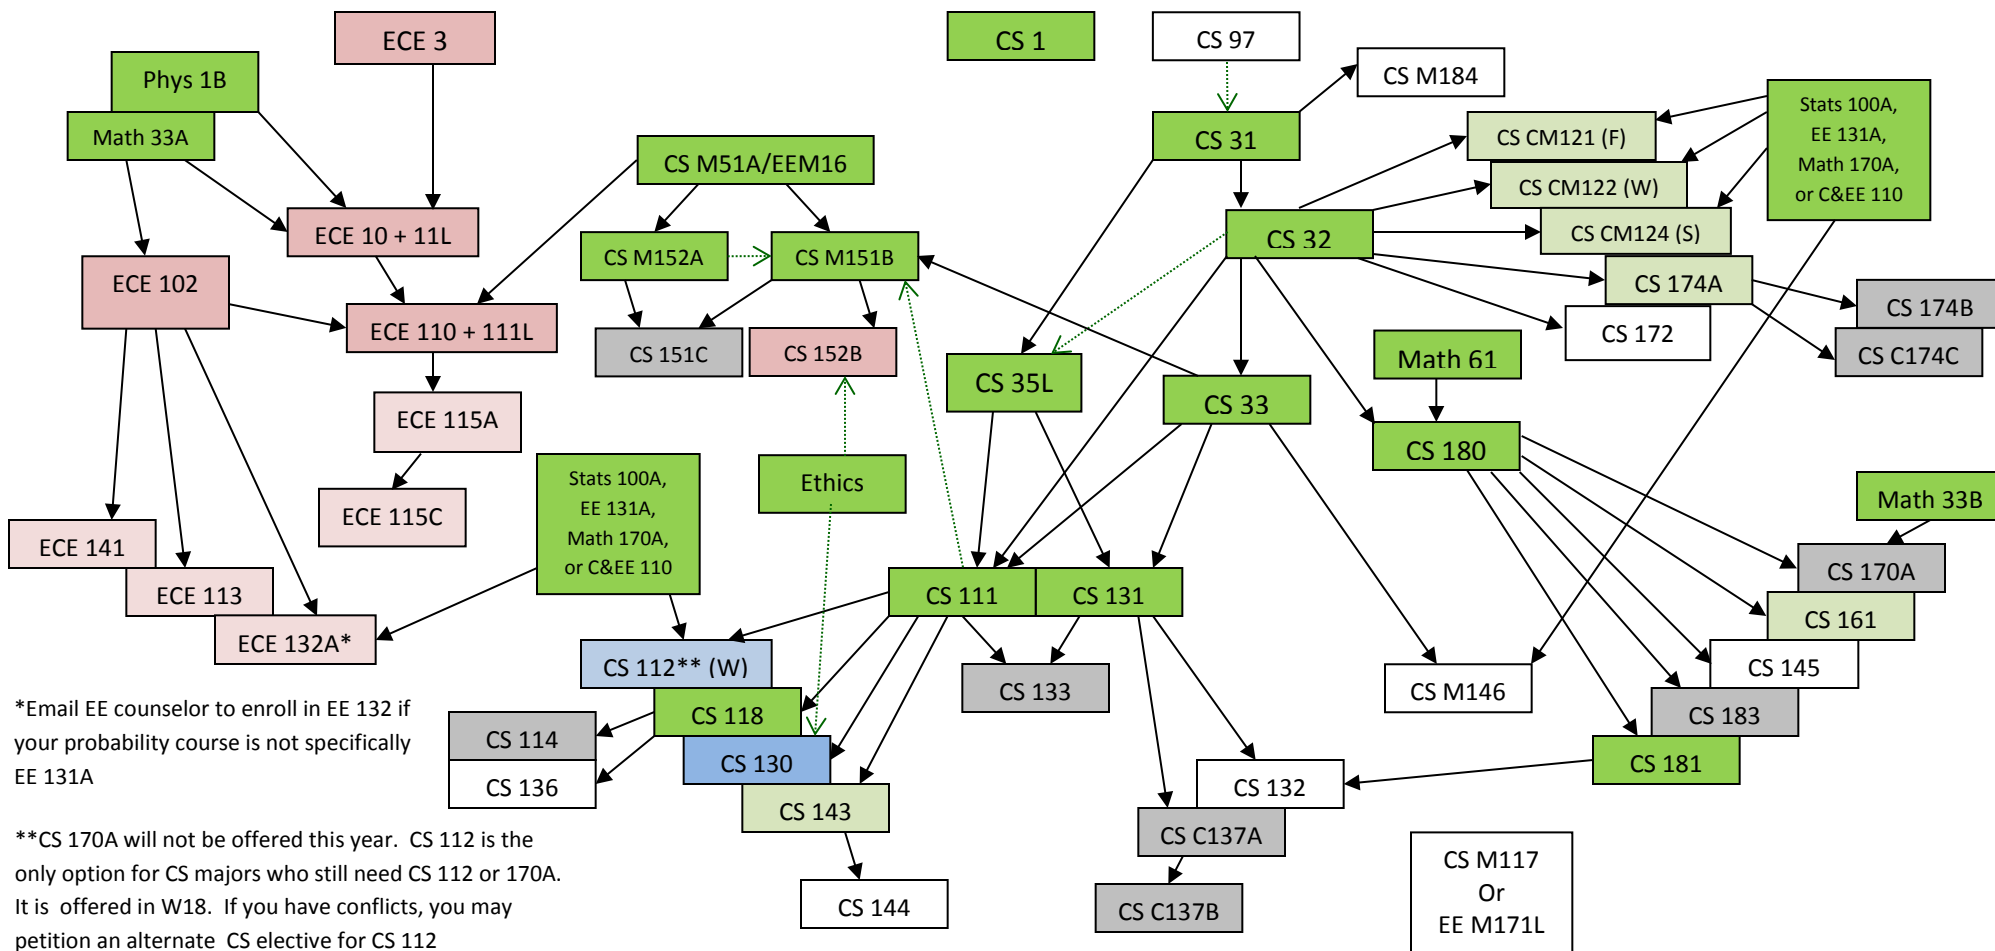

This chart is current and valid for the Fall 2017-Spring 2018 Academic Year.

Requisites can change. Make sure you are using the most current information when planning your courses.

*Please check for change with HSSEAS Office of Academic and Student Affairs, 6426 BH for Summer 2018

2017-2018 Requisite structure for Computer Science and Computer Science & Engineering Majors

*Email EE counselor to enroll in EE 132 if your probability course is not specifically EE 131A

**CS 170A will not be offered this year. CS 112 is the only option for CS majors who still need CS 112 or 170A. It is offered in W18. If you have conflicts, you may petition an alternate CS elective for CS 112

.....> Recommended preparation. —> Required/Enforced preparation

Required for both CS & CSE	Additional Required for CSE	Additional Required for CS	Review Current Tech Breadth Areas for additional courses
Required Elective choices for CS & CSE	EE Electives for CSE	Additional Required Electives choices for CS	Review current Sci-Tech Options for additional courses
Other Com Sci UD Electives (100-187)	Not offered this year		