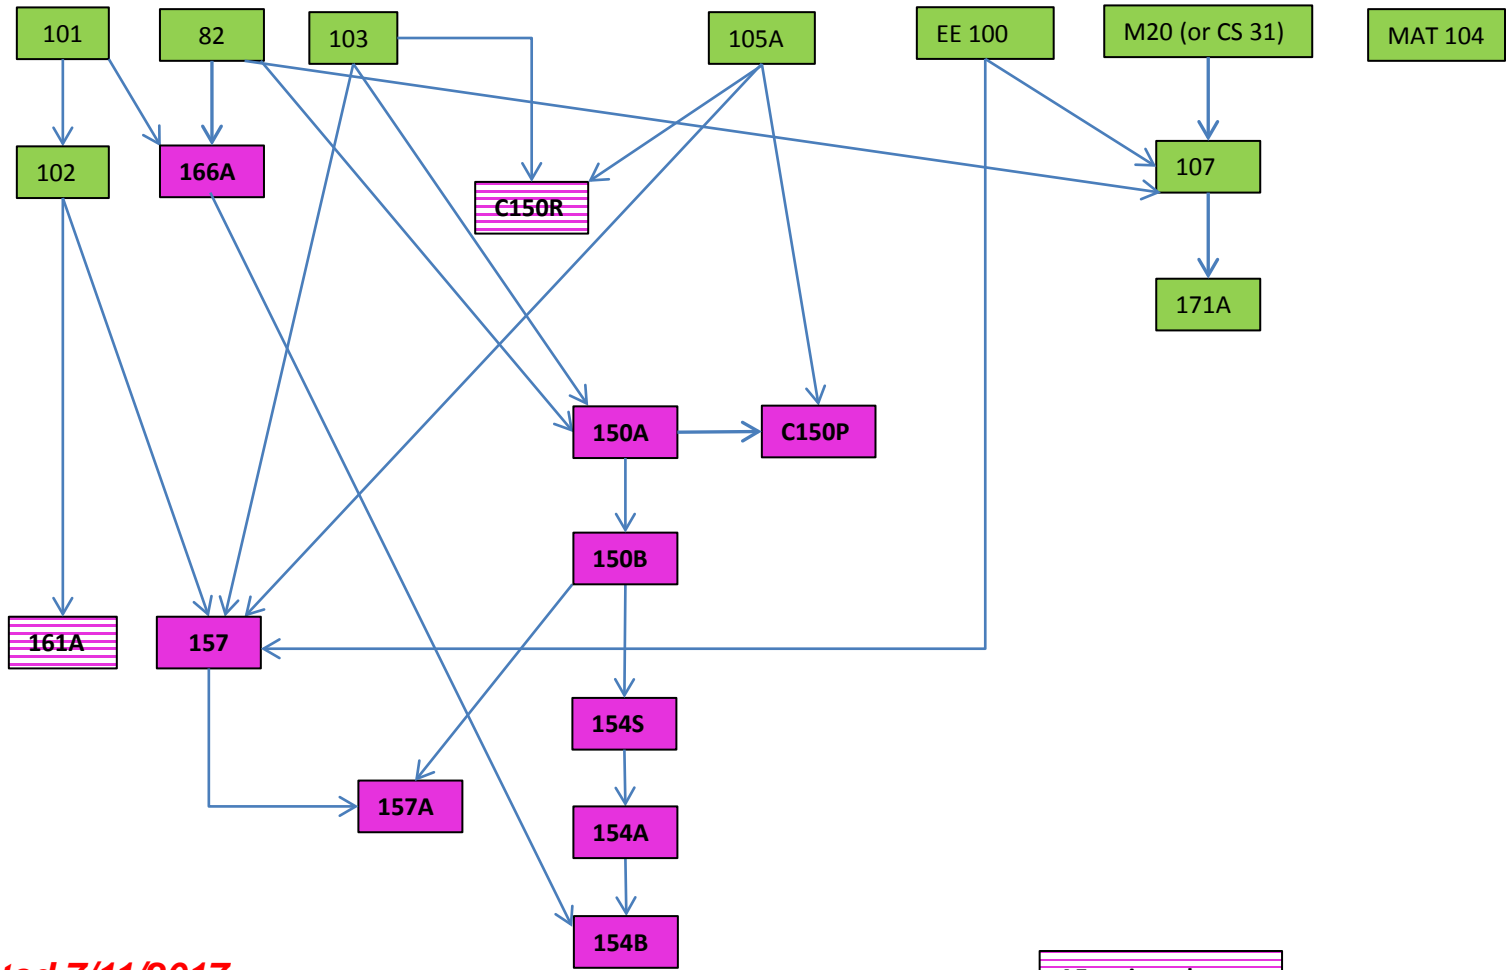

Mechanical Engineering

Updated 7/11/2017

Please note that prerequisites are subject to change and students are advised to review prerequisites before enrollment each quarter.

Core Courses	ME majors choose 131A or 133A (req= MAE 103, 105A)
ME REQUIRED	

Aerospace Engineering

Updated 7/11/2017

Please note that prerequisites are subject to change and students are advised to review prerequisites before enrollment each quarter.

AE majors choose
161A or C150R