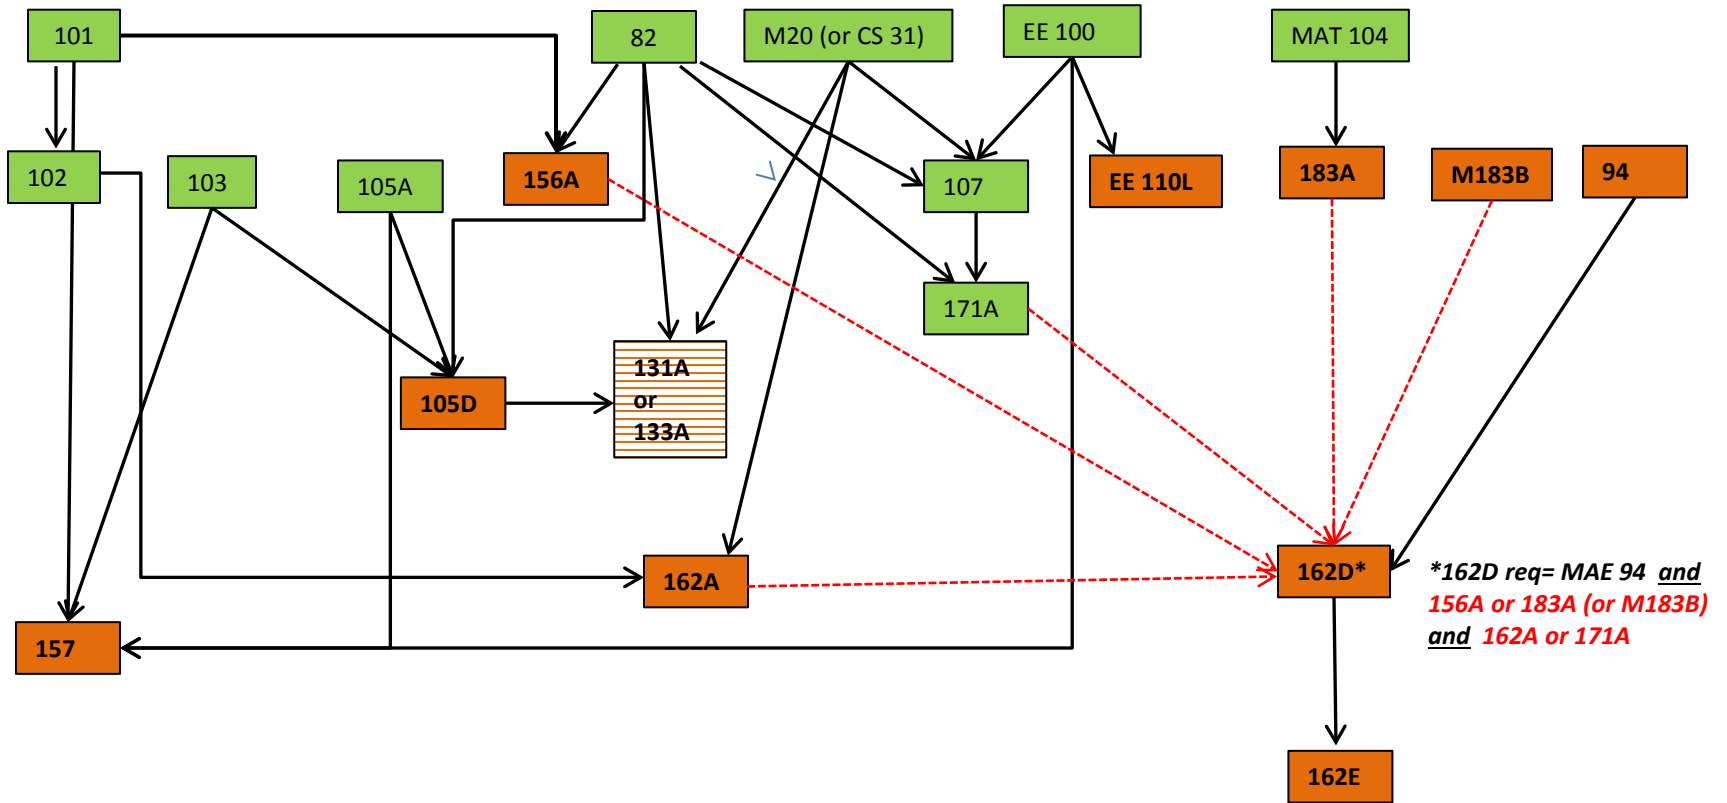

Mechanical Engineering

Updated 7/11/2017

Please note that prerequisites are subject to change and students are advised to review prerequisites before enrollment each quarter.

Core Courses	ME majors choose 131A or 133A (req= MAE 103, 105A)
ME REQUIRED	

Aerospace Engineering

Updated 7/11/2017

Please note that prerequisites are subject to change and students are advised to review prerequisites before enrollment each quarter.

AE majors choose
161A or C150R